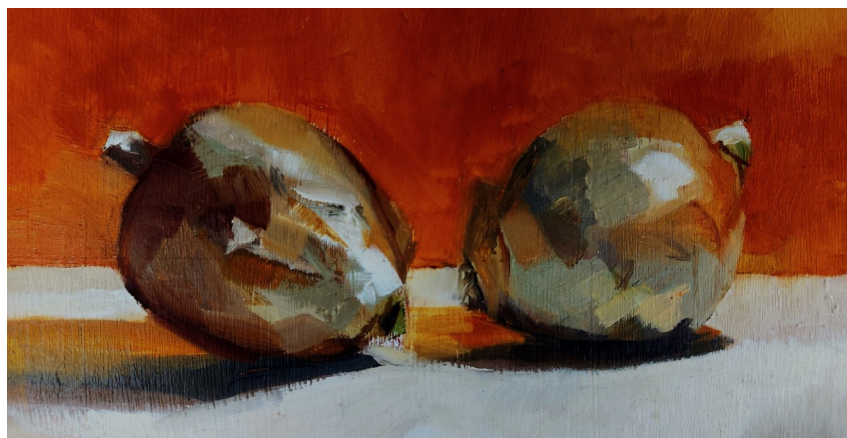

LIFE DRAWING AND PORTRAITURE

Now that we are moving into the cooler months, evening Life Drawing will be replaced by Portraiture for May and the following winter months. This is timely as it fits in nicely with our guest artist for May, fellow SGAS member, Rod Byatt. For his Demonstration, Rod will paint a portrait in acrylics on a small canvas panel from a photograph of a regular SGAS life model.

MAY ACTIVITIES

DAY	DATE	TIME	ACTIVITY	GUEST ARTIST / CO-ORDINATOR	VENUE
Thursday	2	6:30 p.m.	CRITIQUE	Rod Byatt	RAMSGATE RSL
Sunday	5	9:00 a.m.	PLEIN AIR	Don Kibble	KOGARAH BAY
Tuesday	7	2:00 p.m.	SKETCHABILITY	Don Kibble	KOGARAH SCHOOL OF ARTS
Thursday	9	6:30 p.m.	PORTRAITURE	Wren Craw	KOGARAH SCHOOL OF ARTS
Friday	10	10:00 -- 12:00	TEMPE HOUSE EXHIBITION – BUMP IN	Jim West	TEMPE HOUSE
Saturday-Sunday	11-19	10:00 a.m. – 5:00 p.m.	TEMPE HOUSE EXHIBITION	Jim West	TEMPE HOUSE
Tuesday	14	2:00 p.m.	ARTABILITY	Angela Iliadis	KOGARAH SCHOOL OF ARTS
Thursday	16	6:30 p.m.	DEMONSTRATION	Rod Byatt	KOGARAH SCHOOL OF ARTS
Tuesday	21	2:00 p.m.	ARTABILITY	Angela Iliadis	KOGARAH SCHOOL OF ARTS
Thursday	23	10:00 a.m.	LIFE DRAWING (A.M.)	Wren Craw	KOGARAH SCHOOL OF ARTS
Thursday	23	6:30 p.m.	WATERCOLOUR CLASS	Virginia Villa	RAMSGATE RSL
Saturday, Sunday	25/26	10:00 a.m. – 5:00 .m.	TEMPE HOUSE EXHIBITION	Jim West	TEMPE HOUSE
Tuesday	28	2:00 p.m.	SKETCHABILITY	Don Kibble	KOGARAH SCHOOL OF ARTS

Demonstration –Thursday 16th May... Rod Byatt

At his demonstration session, Rod will paint a portrait in acrylics on a small canvas panel from a photograph of a regular SGAS life model. His talk is aimed especially at those new to painting and those transitioning from sketching to painting. He will speak about maximising the use of reference photos.